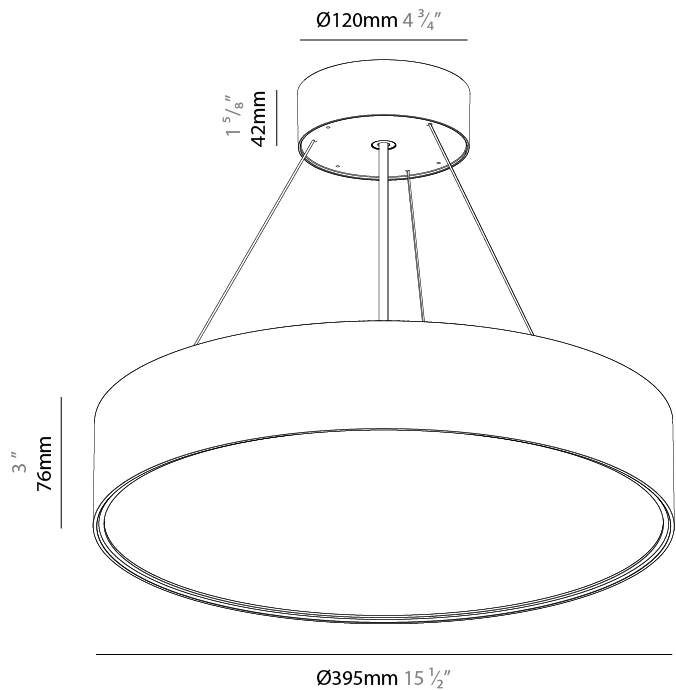

GENERAL

Series: Sign EVO
Partner: Prolicht
Division: Architectural
Installation: Suspension
Product Type: Pendant
Mounting Location: Ceiling
Light Distribution: Direct / Indirect

PHYSICAL

Shape: Round
Diameter (mm): 395
Diameter (in): 15 1/2
Height (mm): 82
Height (in): 3 1/4
Weight (kg): 4.2
Diffuser: [PMMA - Opal](#) / [Microprism](#) / [Clear Microprism](#)
Fixture Finish: [SSR / BKV / CWI / CRY / HAB / UFT / ITA / RUA / FTG / MYG / LOD / PUS / FRO / FUP / KIA / POP / BLS / SPG / MEY / GOH / CHC / COM / ABZ / JAG / OBR / MOS / ROR](#)
Fixture Material: [PMMA](#) / [Extruded Aluminum](#) / [Steel](#)
Cable Details: [2000mm](#) or [6000mm](#) [Transparent Cable](#)

ELECTRICAL

Lamp Type: LED (Zhaga Standard)
Input Wattage (W): 33.8
Total Output Wattage (W): 30.9
Dimming: [Tri-Mode (Non-Dimming and Phase Dimming (120Vac only) and 0-10V Dimming)](#)
Driver Included: Yes
Driver Location: Integrated
Driver Type: [Constant Current - Universal](#)
Driver Class: [Class 2](#)
Input Voltage (V): 120
Upon Request: [MATTER Dimming](#) / [DALI Dimming (Remote)](#)

LED

[Color Temperature (°K): 2700 / 3000 / 3500 / 4000](#)
Max. Delivered Lumen (lm): [Max 5170 (4071 Dir / 1100Ind)](#)
Nominal Lumen (lm): [Max 5971](#)
CRI: [>90 CRI](#)
Lamp Life (hrs): [50000](#)

OPTICAL

RATINGS AND CERTIFICATIONS

Certified By: [Certified for North American Standards](#)
IP rating: [IP40](#)