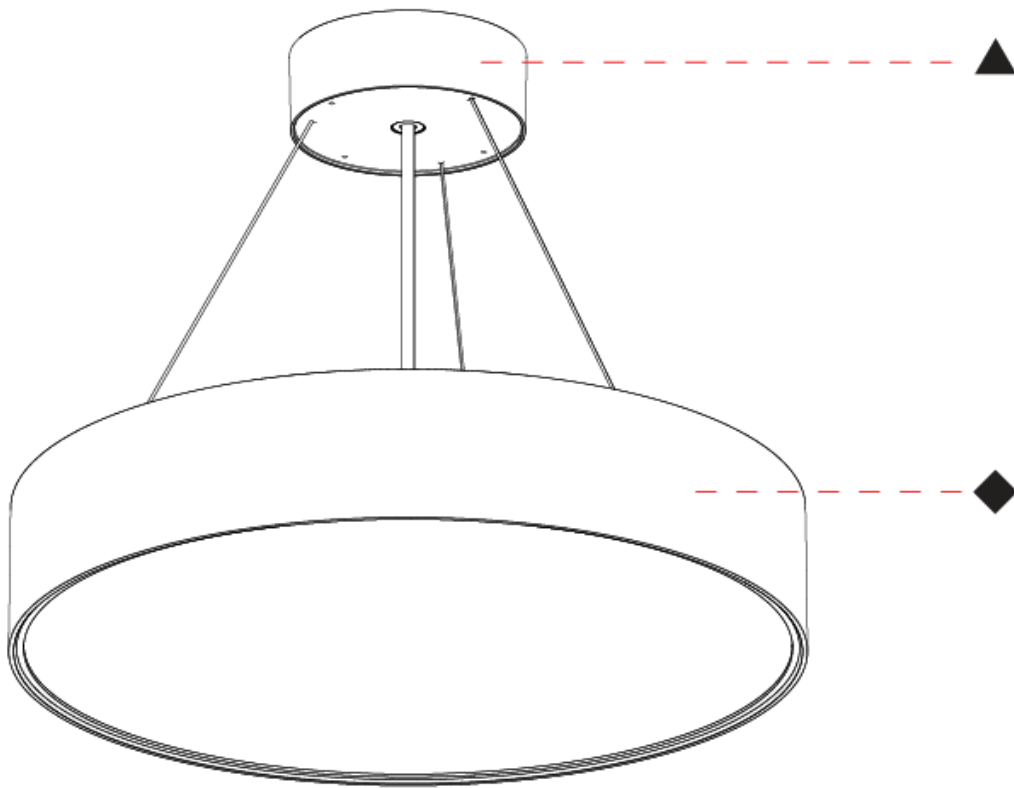

SIGN EVO SUSPENSION

A3001102-

PROJECT	_____
TYPE	_____
SPECIFIER	_____
QUANTITY	_____
DATE	_____

A