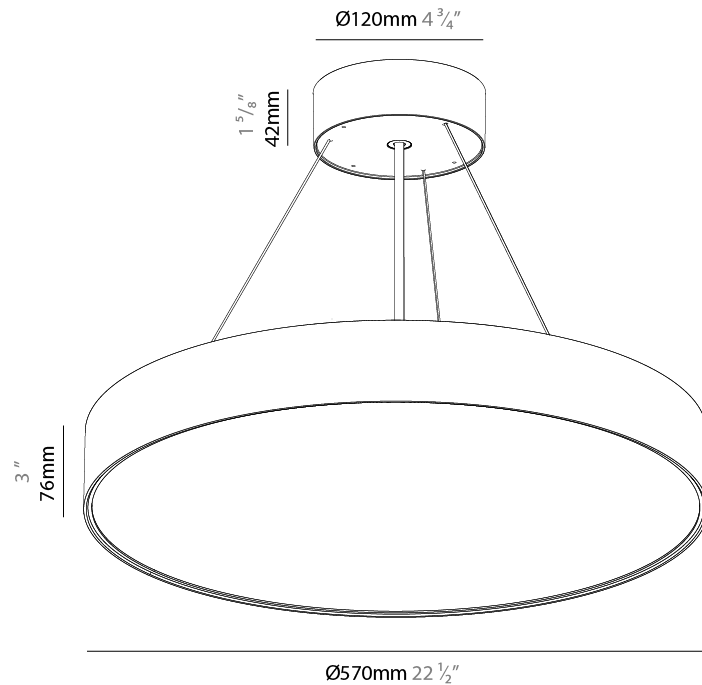

1. To build a product code in our configurator select the specify button on the base model # product page
2. To build a manual product code on this datasheet choose from the options listed below in blue font and add the suffix to the base model #

GENERAL

Series: Sign EVO
Partner: Prolicht
Division: Architectural
Installation: Suspension
Product Type: Pendant
Mounting Location: Ceiling
Light Distribution: Direct

PHYSICAL

Shape: Round
Diameter (mm): 570
Diameter (in): 22 7/16
Height (mm): 82
Height (in): 3 1/4
Weight (kg): 6.5
Diffuser: PMMA - Opal / Microprism / Clear Microprism
Fixture Finish: SSR / BKV / CWI / CRY / HAB / UFT / ITA / RUA / FTG / MYG / LOD / PUS / FRO / FUP / KIA / POP / BLS / SPG / MEY / GOH / CHC / COM / ABZ / JAG / OBR / MOS / ROR
Fixture Material: PMMA / Extruded Aluminum / Steel
Cable Details: 2000mm or 6000mm Transparent Cable

ELECTRICAL

Lamp Type: LED (Zhaga Standard)
Input Wattage (W): 20.6
Total Output Wattage (W): 19.1
Dimming: Non-Dimmable
Driver Included: Yes
Driver Location: Integrated
Driver Type: Constant Current - Universal
Driver Class: Class 2
Input Voltage (V): 120

LED

Color Temperature (*K): 2700 / 3000 / 3500 / 4000
Max. Delivered Lumen (lm): Max 3302
Nominal Lumen (lm): Mxa 3763
CRI: >90 CRI
Lamp Life (hrs): 50000

OPTICAL

RATINGS AND CERTIFICATIONS

Certified By: Certified for North American Standards
IP rating: IP40
Glare Rating: ≤ 19

PROJECT
TYPE
SPECIFIER
QUANTITY
DATE