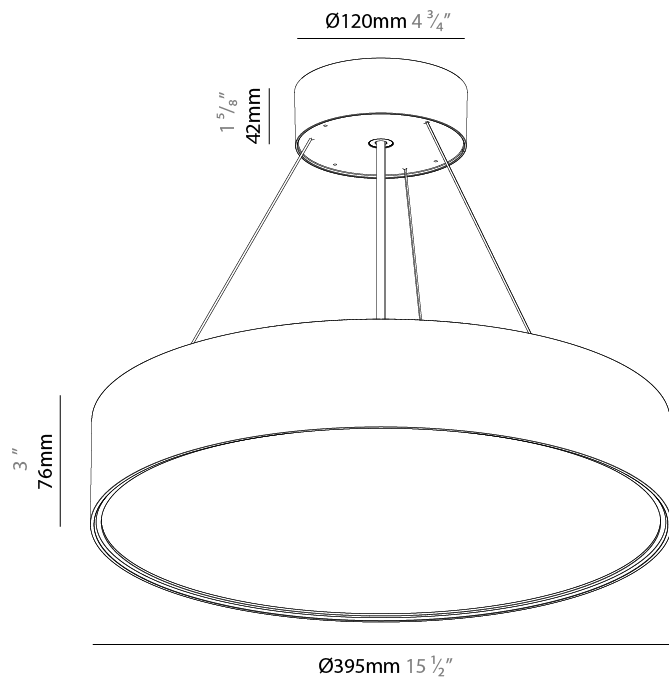

1. To build a product code in our configurator select the specify button on the base model # product page
2. To build a manual product code on this datasheet choose from the options listed below in blue font and add the suffix to the base model #

GENERAL

Series: Sign EVO
Partner: Prolicht
Division: Architectural
Installation: Suspension
Product Type: Pendant
Mounting Location: Ceiling
Light Distribution: Direct

PHYSICAL

Shape: Round
Diameter (mm): 395
Diameter (in): 15 1/2
Height (mm): 82
Height (in): 3 3/4
Weight (kg): 4.2
Diffuser: [PMMA - Opal](#) / [Microprism](#) / [Clear Microprism](#)
Fixture Finish: [SSR / BKV / CWI / CRY / HAB / UFT / ITA / RUA / FTG / MYG / LOD / PUS / FRO / FUP / KIA / POP / BLS / SPG / MEY / GOH / CHC / COM / ABZ / JAG / OBR / MOS / ROR](#)
Fixture Material: [PMMA](#) / [Extruded Aluminum](#) / [Steel](#)
Cable Details: [2000mm](#) or [6000mm Transparent Cable](#)

ELECTRICAL

Lamp Type: LED (Zhaga Standard)
Input Wattage (W): 26.7
Total Output Wattage (W): 24.6
Dimming: [DALI Dimming](#) / [MATTER Dimming](#)
Driver Included: Yes
Driver Location: Integrated
Driver Type: Constant Current - Unversal
Driver Class: Class 2
Input Voltage (V): 120
Constant Current (MA): 700mA

LED

Color Temperature (°K): 2700-6500 Tunable White
Max. Delivered Lumen (lm): Max 3838
Nominal Lumen (lm): Max 4435
CRI: >90 CRI
Lamp Life (hrs): 50000

OPTICAL

RATINGS AND CERTIFICATIONS

Certified By: Certified for North American Standards
IP rating: IP40