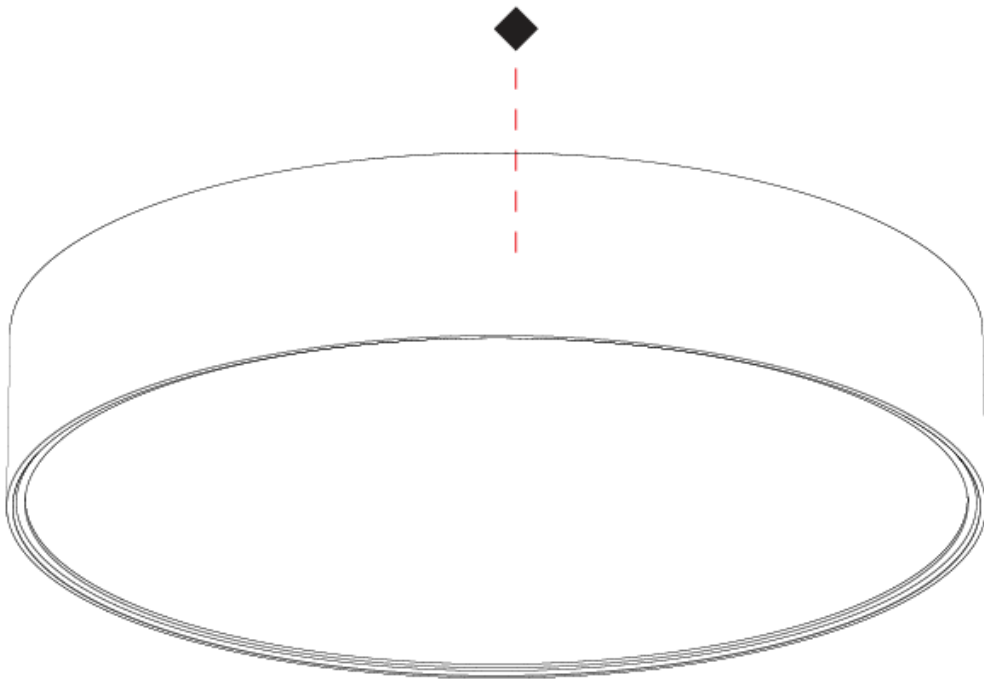

A3D426-

PROJECT

TYPE

SPECIFIER

QUANTITY

DATE